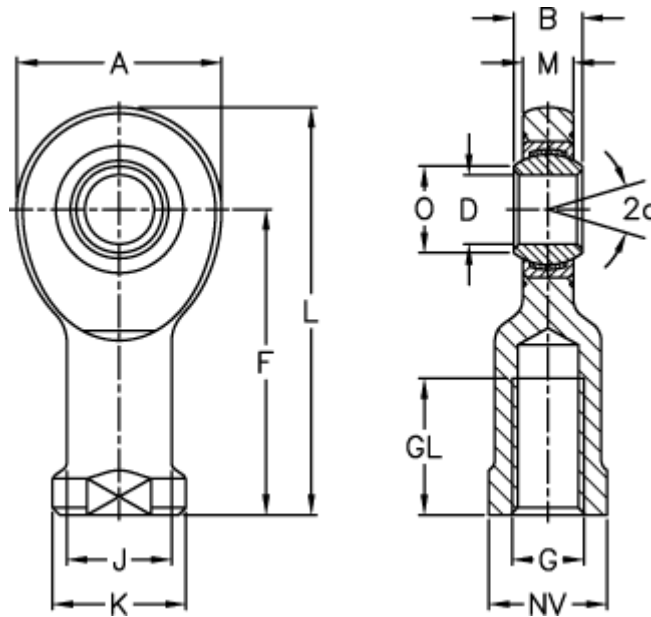

Article number: 03488015  
 Description: Fluro Rod end EIL 15D-NIRO  
 Note: 15

## Measures

|                    |       |                 |        |
|--------------------|-------|-----------------|--------|
| A                  | = 40  | J               | = 21   |
| a (degrees)        | = 8   | K               | = 26   |
| B                  | = 12  | L               | = 81   |
| D                  | = 15  | M               | = 10   |
| Dynamic drive (kN) | = 30  | NV              | = 22   |
| F                  | = 61  | O               | = 18.4 |
| g                  | = M14 | Static drive kN | = 26.5 |
| GL                 | = 29  | Weight          | = 180  |